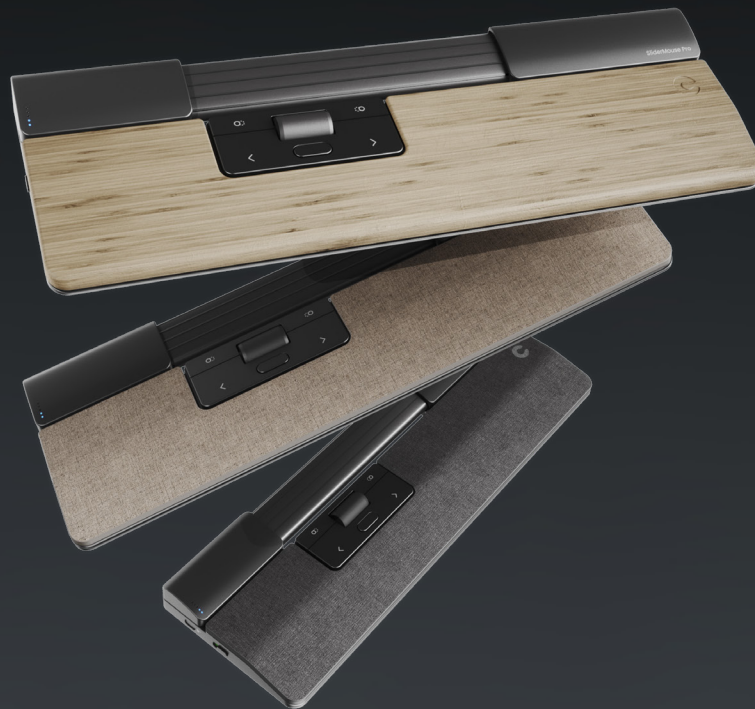

Customize to your needs

You can customize the SliderMouse Pro to your individual preferences with the unique magnetic wrist rests, allowing you to quickly switch between various models without using any tools. Our wide selection of wrist rests is designed to support your physical needs and stylistic desires. Change click sounds, cursor speed, and click resistance with ease – you know what suits you best.

Easy installation

Connect the SliderMouse Pro to your PC or Mac via Bluetooth, the USB receiver or cable, depending on your preferred method. Suitable for any keyboard size. Control multiple screens and customize the programmable buttons to your favourite shortcut functions.

Technical specifications SliderMouse Pro

Battery lifetime (Wireless)	Built-in Lithium Rechargeable 2000 mAh, 3 months
Buttons/functions	6 programmable buttons
Click resistance	5 levels
Connectivity	3 options; Bluetooth/2,4 G USB receiver/USB wired
Cursor speed (DPI)	10 levels (600–2800 DPI)
Operating system	Windows and OSX
Width	Slim/Regular/Extended 38,3/38,3/42,4 cm
Depth	Slim/Regular/Extended 12,3/16,5/16,5 cm
Height	Slim/Regular/Extended 2,3/2,3/2,3 cm
Product materials	Recycled plastic (various fabrics for wrist rests)
Warranty	2 years guarantee

Contour

contourdesign.com | info@contour-design.com