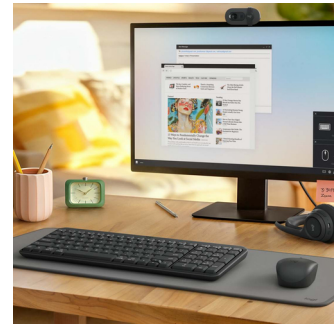

Logitech MK250 Compact Bluetooth Wireless Combo keyboard Mouse included Universal RF Wireless + Bluetooth QWERTY US English Graphite

Brand : Logitech

Product code: 920-013510

Product name : MK250 Compact Bluetooth Wireless Combo

MK250 Compact Bluetooth Wireless Combo, US, Graphite

Logitech MK250 Compact Bluetooth Wireless Combo. Keyboard style: Straight. Connectivity technology: Wireless, Device interface: RF Wireless + Bluetooth, Keyboard layout: QWERTY, Recommended usage: Universal. Product colour: Graphite. Mouse included

Keyboard		Mouse	
Recommended usage *	Universal	Mouse included *	✓
Connectivity technology *	Wireless	Form factor	Ambidextrous
Device interface *	RF Wireless + Bluetooth	Movement detection technology	Optical
Keyboard layout *	QWERTY	Movement resolution	1000 DPI
Keyboard language *	US English	Buttons quantity	3
Pointing device *	✗	Buttons type	Pressed buttons
Numeric keypad *	✓	Scroll	✓
Windows keys	✓	Scroll type	Wheel
Frequency band	2.4 GHz	Scrolling directions	Vertical
Bluetooth Low Energy (BLE)	✓	Mouse battery type	AA
On/off switch	✓	Mouse battery technology	Alkaline
Design		Number of batteries (mouse)	1
Backlight *	✗	Mouse on/off switch	✓
Keyboard style	Straight	System requirements	
Flexible keyboard	✗	Windows operating systems supported	✓
Adjustable keyboard height	✓	Mac operating systems supported	✓
Product colour *	Graphite	Other operating systems supported	ChromeOS
Surface coloration	Monochromatic	Weight & dimensions	
LED indicators	✓	Keyboard dimensions (WxDxH)	369.9 x 22.8 x 136.9 mm
Features		Keyboard weight	380 g
Wireless range	10 m	Mouse dimensions (WxDxH)	60 x 38 x 100 mm
Power		Mouse weight	76 g
Power source type *	Battery	Packaging data	
Keyboard battery type	AAA	Package width	145 mm
Number of batteries (keyboard)	2	Package depth	442 mm
Service life of battery	12 month(s)	Package height	46 mm
Battery type	AAA	Package weight	615.39 g
USB Type-C charging port *	✗		