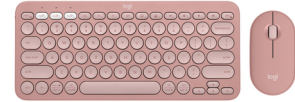

Logitech Pebble 2 Combo

Brand : Logitech

Product code: 920-012199

Product name : Pebble 2 Combo

Pebble 2 Combo

Logitech Pebble 2 Combo. Keyboard style: Straight. Connectivity technology: Wireless, Device interface: RF Wireless + Bluetooth, Keyboard layout: QWERTY, Recommended usage: Universal. Product colour: Rose. Mouse included