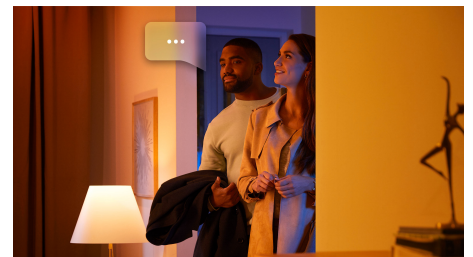

Control lights with your voice*

Philips Hue works with Amazon Alexa and the Google Assistant when paired with a compatible Google Nest or Amazon Echo device. Simple voice commands allow you to control multiple lights in a room or just a single lamp.