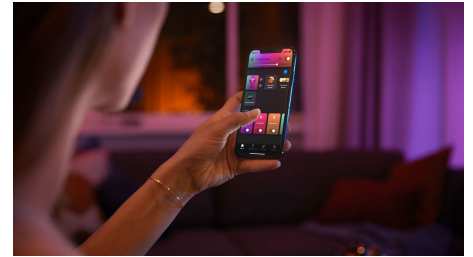

On-product control

Change your light settings directly with the button on the light itself. Cycle through special light scenes, such as Sunday coffee and Enchanted forest, by pressing the button. Press twice and hold on the second press to cycle through colors.

A truly portable smart light

The Hue Go portable accent light can truly go wherever you want, thanks to its built-in, rechargeable battery. Bring this lamp along with you as you travel, use it as the centerpiece of a romantic dinner, or take it outdoors to enhance the atmosphere of your summer parties. Enjoy from 2.5 hours of brilliant smart lighting up to 18 hours when using the Cozy Candle light effect.

Control up to 10 lights with the Bluetooth app

Philips Hue with Bluetooth is the easiest way to get started with smart lighting. Set the mood instantly with Bluetooth-enabled light fixtures and the Hue Bluetooth app, which allows you to control up to 10 lights in a room.