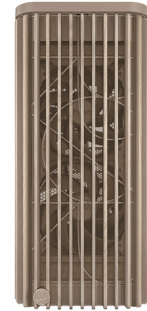

ASUS ProArt PA401 Wood Edition Beige - Tempered Glass Panel

Brand : ASUS

Product code: PROART PA401 WOOD TG PWM BEIGE

Product name : ProArt PA401 Wood Edition Beige - Tempered Glass Panel

ProArt PA401 Wood Edition Beige - Tempered Glass Panel

[ASUS ProArt PA401 Wood Edition Beige - Tempered Glass Panel:](#)

Tempered Glass Panel

Subtle Elegance, Optimal Airflow

The ProArt PA401 Wood Edition Beige showcases a wooden front panel that creates a distinctive, elegant style while promoting sustainability. The wood used is certified by the Forest Stewardship Council® (FSC®), and is finished using a six-stage process. The case also boasts optimal built-in cooling, with two 160mm front fans and one 120mm rear fan, along with an integrated fan hub, enabling optimal airflow. ASUS ProArt PA401 Wood Edition Beige - Tempered Glass Panel. Type: PC, Product colour: Beige, Supported motherboard form factors: ATX. Front fans installed: 2x 160 mm, Front fans diameters supported: 140,160 mm, Rear fans installed: 1x 120 mm. Supported HDD sizes: 2.5,3.5". Width: 225 mm, Depth: 412 mm, Height: 503 mm