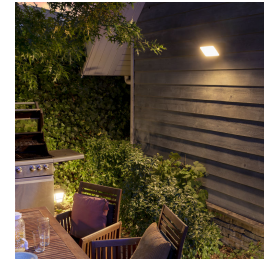

Powerful light

This Philips Hue light possesses a LED light source which illuminates a large portion of your garden. Find the route to your driveway, pathway, front- or back door brightly lit up, all with the comfort of the right light. Never lose track of what is happening around your house with this powerful Philips Hue light.

Specifications

Design and finishing

- Color: Black
- Material: Metal, Synthetic

Extra feature/accessory incl.

- Adjustable spot head: Yes
- Dimmable with Hue app and switch: Yes

Light characteristics

- Color rendering index (CRI): 80

Miscellaneous

- Especially designed for: Garden & Patio
- Type: Wall Lights

Product dimensions and weight

- Net weight: 2.579 lb
- Height: 6.0 inch
- Length: 8.7 inch
- Width: 6.3 inch

Service

- Warranty: 2 year(s)