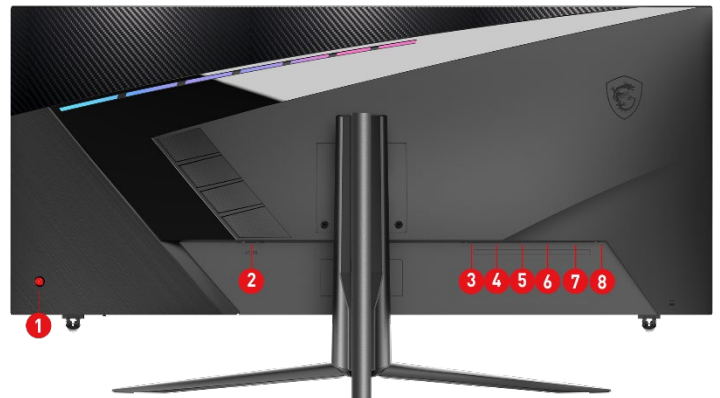

CONNECTIONS

- | | |
|----------------------------|--------------------------|
| 1 5-way joystick navigator | 5 1x DisplayPort (1.4a) |
| 2 AC Power Jack | 6 1x USB Type-C (DP alt) |
| 3 Headphone Out | 7 1x USB 2.0 Type B |
| 4 2x HDMI (2.0b) | 8 2x USB 2.0 Type A |