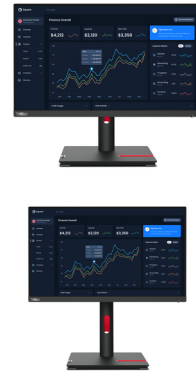

## Lenovo ThinkVision T22i-30 Monitor

**Brand :** Lenovo

**Product family:** ThinkVision

**Product code:** 63B0MAT6UZ

**Product name :** ThinkVision T22i-30 Monitor

- 21.5" WLED IPS
- Full HD, 16:9, 1920 x 1080
- 60Hz, 4ms, 250cd/m<sup>2</sup>
- USB Hub

21.5", 1920 x 1080 WLED IPS, 60Hz, 16:9, 250cd/m<sup>2</sup>, 4ms, 178° / 178°

Lenovo ThinkVision T22i-30 Monitor. Display diagonal: 54.6 cm (21.5"), Display resolution: 1920 x 1080 pixels, HD type: Full HD, Display technology: LED, Response time: 6 ms, Native aspect ratio: 16:9, Viewing angle, horizontal: 178°, Viewing angle, vertical: 178°. Built-in USB hub. VESA mounting, Height adjustment. Product colour: Black