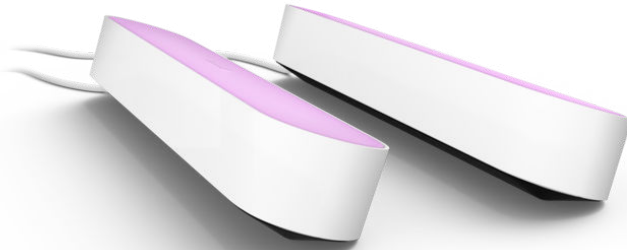

# PHILIPS

Play light bar  
double pack

Hue White and color  
ambiance

Integrated LED

White

Smart control with Hue Bridge\*

Control with your voice\*

78202/31/U7

## Compact design

Create a wash of colorful smart light with the sleek design of the Play light bar in white. This Play light bar 2-pack, which includes two light bars and a power supply that connects up to three lights, can be stood upright, laid down, or placed onto the back of your TV with the included mounts.

### Mount behind your TV

Mount the Philips Hue Play smart light bar behind your screen using the included clips and double-sided tape to instantly create beautiful backlighting in the color of your choice.

### Display Hue Play your way

The Philips Hue Play light bar can be mounted to a wall or TV, laid flat on any surface, or stood upright. A versatile smart light, it makes the perfect accent piece for any living room, entertainment space, or media room.