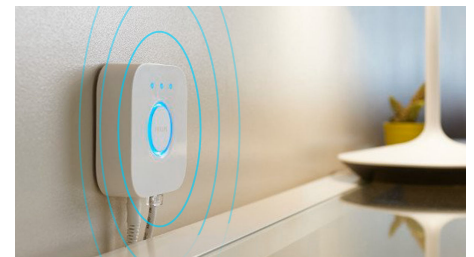

Connect to the Hue Bridge

This product requires a connection to the Hue Bridge to unlock the full smart control and features. Control your lights using the Philips Hue app, set timers, routines, add or remove lights and more. *Hue Bridge sold separately

Specifications

Design and finishing

- Color: Black
- Material: Synthetic

Extra feature/accessory incl.

- Batteries included: No
- Dimmable with Hue app and switch: Yes
- Power adapter included: Yes
- UK-plug included: Yes

Miscellaneous

- Especially designed for: Living- & Bedroom
- Style: Expressive
- Type: Light Bar
- EyeComfort: Yes