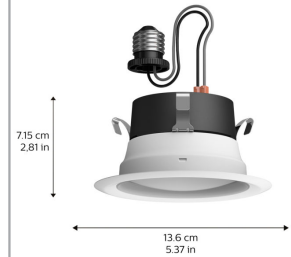

PHILIPS
Hue White ambiance
Downlight 4 inch
Integrated LED
E26 socket adapter
included
Bluetooth control via
app
Add Hue Bridge to
unlock more

59963/11/U5

Easy smart lighting

Add a Hue White Ambiance 4-inch recessed downlight with warm-to-cool white light to give you the best light for your daily routines. Control instantly via Bluetooth in one room or pair with a Hue Bridge to unlock the full suite of smart lighting features. This stylish recessed downlight is easy to install in any E26 medium base recessed can.

Product dimensions & weight

- Cut out length: 0.0 inch
- Cut out width: 0.0 inch
- Length: 5.4 inch
- Net weight: 0.571 lb
- Recessed distance: 2.8 inch
- Width: 5.4 inch

Service

- Warranty: 5 year(s)

Technical specifications