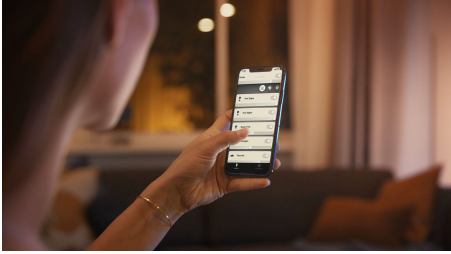

PHILIPS
Hue White ambiance
Downlight 4 inch
Integrated LED
E26 socket adapter
included
Bluetooth control via
app
Add Hue Bridge to
unlock more

59963/11/U5

Easy smart lighting

Add a Hue White Ambiance 4-inch recessed downlight with warm-to-cool white light to give you the best light for your daily routines. Control instantly via Bluetooth in one room or pair with a Hue Bridge to unlock the full suite of smart lighting features. This stylish recessed downlight is easy to install in any E26 medium base recessed can.

Easy smart lighting

- Control up to 10 lights with the Bluetooth app
- Control lights with your voice*
- Set the right mood with warm to cool white light
- Get the perfect light recipes for your daily activities
- Unlock full suite of smart light features with Hue Bridge

PHILIPS

Highlights

Control up to 10 lights with the Bluetooth app

With the Hue Bluetooth app, you can control your Hue smart lights in a single room of your home. Add up to 10 smart lights and control them all with just the touch of a button on your mobile device.