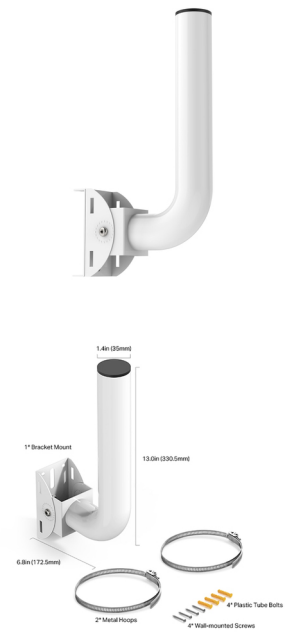

TP-Link Omada Pole/Wall Mount Kit for Outdoor Access Point

Brand : TP-Link

Product family: Omada

Product code: TL-APM200

Product name : Pole/Wall Mount Kit for Outdoor Access Point

- Enhanced stability for devices up to 11 pounds
- Flexible installation (Pole and Wall-Mounted)
- 150° adjustable
- Waterproof for outdoor use

Pole/Wall Mount Kit for Outdoor Access Point

TP-Link Omada Pole/Wall Mount Kit for Outdoor Access Point. Product type: WLAN access point mount, Product colour: White, Material: Stainless steel. Weight: 400 g. Quantity per pack: 1 pc(s)

Features

Product type *	WLAN access point mount
Product colour	White
Material	Stainless steel
Brand compatibility	TP-Link

Weight & dimensions

Weight	400 g
--------	-------

Packaging content

Quantity per pack *	1 pc(s)
---------------------	---------