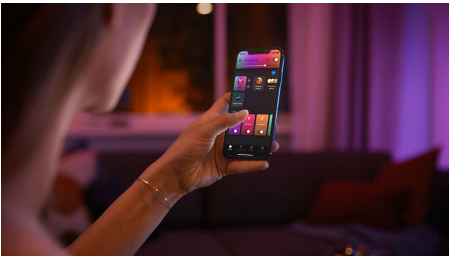

Control up to 10 lights with the Bluetooth app

Philips Hue with Bluetooth is the easiest way to get started with smart lighting. Set the mood instantly with Bluetooth-enabled light fixtures and the Hue Bluetooth app, which allows you to control up to 10 lights in a room.