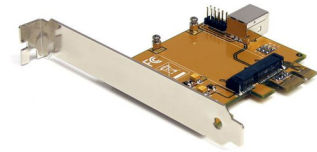

StarTech.com PCI Express to Mini PCI Express Card Adapter

Brand : StarTech.com

Product code: PEX2MPEX

Product name : PCI Express to Mini PCI Express Card Adapter

StarTech.com PCI Express to Mini PCI Express Card Adapter

StarTech.com PCI Express to Mini PCI Express Card Adapter. Host interface: PCIe, Output interface: Mini PCIe. Width: 14 mm, Depth: 75 mm, Height: 68 mm. Package width: 146 mm, Package depth: 211 mm, Package height: 42 mm