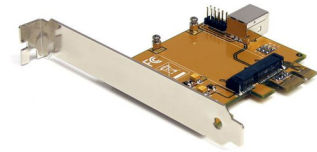

## StarTech.com PCI Express to Mini PCI Express Card Adapter

**Brand :** StarTech.com

**Product code:** PEX2MPEX

**Product name :** PCI Express to Mini PCI Express Card Adapter

StarTech.com PCI Express to Mini PCI Express Card Adapter

StarTech.com PCI Express to Mini PCI Express Card Adapter. Host interface: PCIe, Output interface: Mini PCIe. Width: 14 mm, Depth: 75 mm, Height: 68 mm. Package width: 146 mm, Package depth: 211 mm, Package height: 42 mm

### Ports & interfaces

Host interface *	PCIe
Output interface *	Mini PCIe