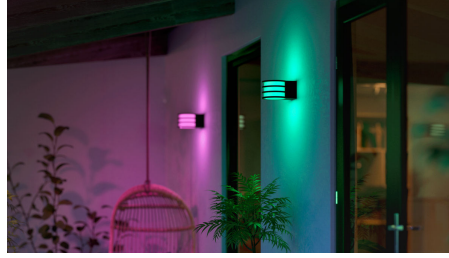

Make it look like you're home

Use the Philips Hue app to schedule light routines whenever you're away. Your smart lights will turn on at the times you've selected • and sometimes a few minutes before or after • to truly mimic your presence in the house.