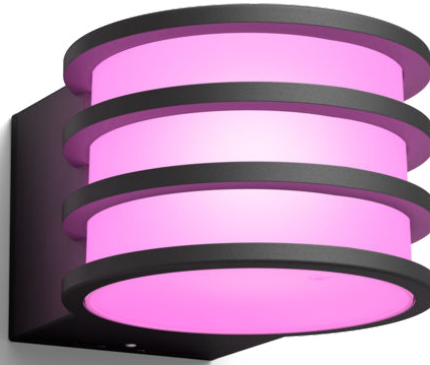

## Lucca Outdoor wall light

Hue White and color  
ambiance

Includes E26 LED bulb

White and color light

Mains powered

Smart control with Hue Bridge\*

046677574208

## Automate your lights

Illuminate your porch and patios with colorful light. The Lucca wall lantern, with its round shape and black bands, offers a wide distribution of light that covers your outdoor spaces in brilliant color.