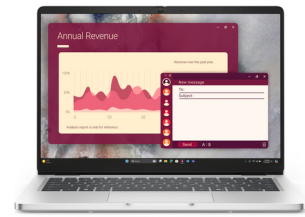

DELL Pro 14 PC14250 Intel Core Ultra 7 265U Laptop 35.6 cm (14") Full HD+ 32 GB DDR5-SDRAM 512 GB SSD Wi-Fi 6E (802.11ax) Windows 11 Pro US English Silver, Platinum

Brand : DELL

Product family: Pro

Product code: K5GJ3

Product name : PC14250

1. Windows 11 Pro 64-bit
   - Intel Core Ultra 7 265U (12MB Cache)
   - 14" Full HD+ 1920 x 1200 IPS
   - 32GB DDR5-SDRAM (1 x 32) & 512GB SSD
2. Intel Core Ultra 7 265U (12MB Cache), 32GB DDR5-SDRAM, 512GB SSD, 14" Full HD+ 1920 x 1200 IPS, Intel Graphics, LAN, WLAN, Webcam, Windows 11 Pro 64-bit

DELL Pro 14 PC14250 Intel Core Ultra 7 265U Laptop 35.6 cm (14") Full HD+ 32 GB DDR5-SDRAM 512 GB SSD Wi-Fi 6E (802.11ax) Windows 11 Pro US English Silver, Platinum:

Sets a new baseline in durability, portability, and AI-powered features ensuring essential productivity and robust security for users.

DELL Pro 14 PC14250. Product type: Laptop, Form factor: Clamshell. Processor family: Intel Core Ultra 7, Processor model: 265U. Display diagonal: 35.6 cm (14"), HD type: Full HD+, Display resolution: 1920 x 1200 pixels. Internal memory: 32 GB, Internal memory type: DDR5-SDRAM. Total storage capacity: 512 GB, Storage media: SSD. On-board graphics card model: Intel® Graphics. Operating system installed: Windows 11 Pro. Product colour: Silver, Platinum. Weight: 1.36 kg

Design		Camera	
Product type *	Laptop	Front camera resolution	1920 x 1080 pixels
Product colour *	Silver, Platinum	Front camera HD type	Full HD
Form factor *	Clamshell	Video capturing speed	30 fps
Intel® vPro™ Platform Eligibility	✓	Infrared (IR) camera	✓
		Privacy camera	✓
		Privacy type	Privacy shutter
Display		Network	
Display diagonal *	35.6 cm (14")	Top Wi-Fi standard *	Wi-Fi 6E (802.11ax)
Display resolution *	1920 x 1200 pixels	Wi-Fi standards	Wi-Fi 5 (802.11ac), 802.11b, 802.11g, Wi-Fi 4 (802.11n), Wi-Fi 6E (802.11ax)
Touchscreen *	✗	Mobile network connection *	✗
HD type	Full HD+	Antenna type	2x2
Panel type	IPS	WLAN controller model	Intel Wi-Fi 6E AX211
Native aspect ratio	16:10	WLAN controller manufacturer	Intel
Anti-glare screen	✓	Ethernet LAN	✓
Display brightness	300 cd/m²	Ethernet LAN data rates	10,100,1000 Mbit/s
Pixel density	162 ppi	Bluetooth	✓
RGB colour space	NTSC	Ports & interfaces	
Colour gamut	45%	USB 3.2 Gen 1 (3.1 Gen 1) Type-A ports quantity *	2
Maximum refresh rate	60 Hz	USB 3.2 Gen 2 (3.1 Gen 2) Type-C ports quantity	1
Contrast ratio (typical)	800:1	Ethernet LAN (RJ-45) ports	1
Processor		HDMI ports quantity *	1
Processor manufacturer *	Intel	HDMI version	2.1
Processor family *	Intel Core Ultra 7	Thunderbolt 4 ports quantity	1
Processor generation	Intel Core Ultra (Series 2)	Intel® Thunderbolt 4	✓
Processor model *	265U	Combo headphone/mic port	✓
Processor cores	12	Power adapter barrel connector	4.5 mm
Processor threads	14	USB Type-C DisplayPort Alternate Mode	✓
Processor boost frequency	5.3 GHz		
Performance cores	2		
Efficient cores	8		
Low Power Efficient-cores	2		
Performance-core Max Turbo Frequency	5.3 GHz		
Efficient-core Max Turbo Frequency	4.2 GHz