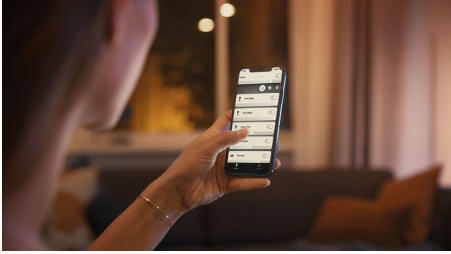

PHILIPS
Hue White Ambiance
Downlight 5/6 inch
Integrated LED
E26 socket adapter
included
Bluetooth control via
app
Add Hue bridge to
unlock more

59964/11/U5

Easy smart lighting

Add a Hue White Ambiance 5/6-inch recessed downlight with warm-to-cool white light to give you the best light for your daily routines. Control instantly via Bluetooth in one room or pair with a Hue Bridge to unlock the full suite of smart lighting features. This stylish recessed downlight is easy to install in any E26 medium base recessed can.

Easy smart lighting

- Control up to 10 lights with the Bluetooth app
- Control lights with your voice*
- Set the right mood with warm to cool white light
- Get the perfect light recipes for your daily activities

PHILIPS

Highlights

Control up to 10 lights with the Bluetooth app

With the Hue Bluetooth app, you can control your Hue smart lights in a single room of your home. Add up to 10 smart lights and control them all with just the touch of a button on your mobile device.