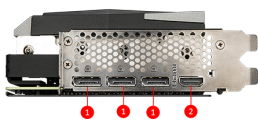

### SPECIFICATIONS

<b>Model Name</b>	Radeon™ RX 6800 XT GAMING X TRIO 16G
<b>Graphics Processing Unit</b>	Radeon™ RX 6800 XT
<b>Interface</b>	PCI Express® Gen 4
<b>Cores</b>	4608 Units
<b>Core Clocks</b>	Boost: Up to 2285 MHz / Game: Up to 2045 MHz / Base: 1850 MHz
<b>Memory Speed</b>	16 Gbps
<b>Memory</b>	16GB GDDR6
<b>Memory Bus</b>	256-bit
<b>Output</b>	DisplayPort x 3 (v1.4) HDMI x 1 (Supports 4K@120Hz as specified in HDMI 2.1)
<b>HDCP Support</b>	Y
<b>Power consumption</b>	300 W
<b>Power connectors</b>	8-pin x 2
<b>Recommended PSU</b>	750 W
<b>Card Dimension (mm)</b>	324 x 141 x 55 mm
<b>Weight (Card / Package)</b>	1551 g / 2356 g
<b>DirectX Version Support</b>	12
<b>OpenGL Version Support</b>	4.6
<b>Multi-GPU Technology</b>	Crossfire™, 2-Way (Bridgeless)(DX12)
<b>Afterburner OC</b>	Y
<b>Maximum Displays</b>	4
<b>VR Ready</b>	Y
<b>Digital Maximum Resolution</b>	7680x4320

### CONNECTIONS

1. DisplayPort
2. HDMI