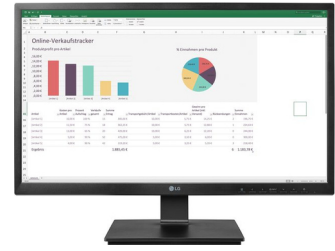

LG 24CK550W-3A computer monitor 60.5 cm (23.8") 1920 x 1080 pixels Full HD LED Black

Brand : LG

Product code: 24CK550W-3A

Product name : 24CK550W-3A

LG 24CK550W-3A. Display diagonal: 60.5 cm (23.8"), Display resolution: 1920 x 1080 pixels, HD type: Full HD, Display technology: LED, Response time: 5 ms, Native aspect ratio: 16:9, Viewing angle, horizontal: 178°, Viewing angle, vertical: 178°. Built-in speaker(s). Built-in USB hub, USB hub version: 3.2 Gen 1 (3.1 Gen 1). VESA mounting, Height adjustment. Product colour: Black