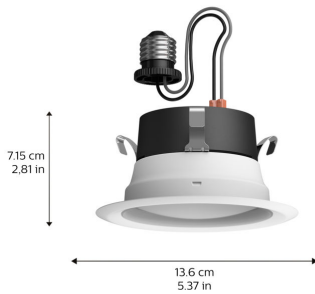

PHILIPS

Downlight 4 inch

Hue White and color
ambiance

Fits 4-inch holes

Includes E26 socket adapter

850 lumens

Color light

046677578411

Easy smart lighting

Flood the room in color! These recessed downlights fit 4-inch ceiling holes. Bright and colorful, these lights are the perfect way to decorate your space. Can not included.

Easy smart lighting

Product dimensions and weight

- Net weight: 0.547 lb
- Recessed distance: 7.1 cm
- Length: 5.4 inch
- Recessed distance: 2.8 inch
- Width: 5.4 inch

Service

- Warranty: 2 year(s)

Technical specifications

- Lifetime up to: 35,000 hour(s)
- Total lumen output fixture (hidden): 850 lm
- Lumen output bulb included: 850 lm
- Light source equivalent to traditional bulb of: 62 W
- Total lumen output fixture: 850 lm
- Bulb technology: LED, 120 V
- Light color: 2000-6500 Hue White Color Ambiance
- Beam angle: 110°
- Bulb technology 2: LED
- Mains power: 120 V
- LED: Yes
- Built in LED: Yes
- Number of bulbs: 1
- Wattage bulb included: 10 W
- Maximum wattage replacement bulb: 10 W
- IP code: wet
- Class of protection: II - double insulated