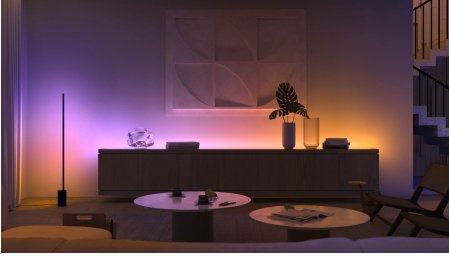

Easy smart lighting

Flood the room in color! These recessed downlights fit 4-inch ceiling holes. Bright and colorful, these lights are the perfect way to decorate your space. Can not included.

Easy smart lighting

- Create a personalized experience with colorful smart light
- Set the right mood with warm to cool white light
- Get the perfect light recipes for your daily activities
- Unlock the full suite of smart lighting features with the Bridge
- Control up to 10 lights with the Bluetooth app
- Control lights with your voice*

Highlights

Create a personalized experience with colorful smart light

Instantly set the mood for any occasion with 16 million colors of light. Transform any room for an immersive entertainment experience, create the perfect atmosphere for a get-together with friends, or complement your home decor.

Set the right mood with warm to cool white light

These bulbs and light fixtures offer different shades of warm to cool white light. With complete dimmability from bright to low nightlights, you can tune your lights to the perfect shade and brightness of light for your daily needs.