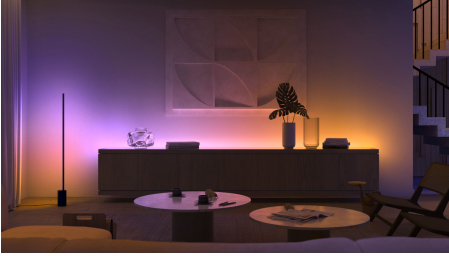

Easy smart lighting

Flood the room in color! These recessed downlights feature an adapter so that you can use it in 5- or 6-inch ceiling holes. Bright and colorful, these lights are the perfect way to decorate your space.

Easy smart lighting

- Create a personalized experience with colorful smart light
- Set the right mood with warm to cool white light
- Get the perfect light recipes for your daily activities
- Unlock the full suite of smart lighting features with the Bridge
- Control up to 10 lights with the Bluetooth app
- Control lights with your voice*

Highlights

Create a personalized experience with colorful smart light

Instantly set the mood for any occasion with 16 million colors of light. Transform any room for an immersive entertainment experience, create the perfect atmosphere for a get-together with friends, or complement your home decor.

Set the right mood with warm to cool white light

These bulbs and light fixtures offer different shades of warm to cool white light. With complete dimmability from bright to low nightlights, you can tune your lights to the perfect shade and brightness of light for your daily needs.