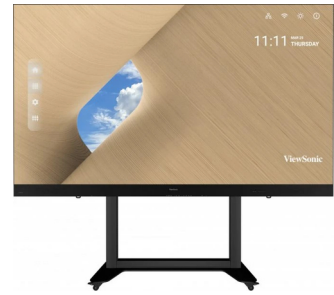

Viewsonic LDS135-151 Signage Display Digital signage flat panel 3.43 m (135") Wi-Fi 600 cd/m² Full HD Black Android 9.0

Brand : Viewsonic

Product code: LDS135-151

Product name : LDS135-151

- Pre-assembled kit ready for instant use
- Foldable screen with the movable flight case for easy delivery
- Built-in stand with motorised height adjustment
- Impressive audio from Harman Kardon speakers
- Seamless large display for rental at any event/exhibition

Foldable 135" All-in-One LED Display, 1920x1080, 6000:1, VGA, 100-120V, IP30, Android 9.0, VGA
Viewsonic LDS135-151. Product design: Digital signage flat panel. Display diagonal: 3.43 m (135"),
Display resolution: 1920 x 1080 pixels, Display brightness: 600 cd/m², HD type: Full HD. Wi-Fi. Operating
system installed: Android 9.0. Product colour: Black