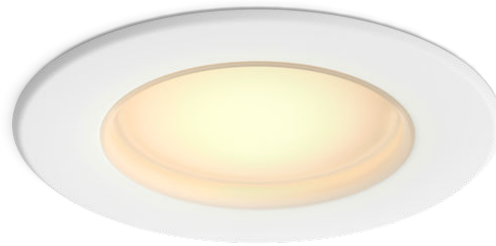

# PHILIPS

Downlight 5 or 6  
inch

Hue White ambiance

Fits 5- or 6-inch holes

Includes E26 socket adapter

1100 lumens

Warm-to-cool white light

046677578527

## Easy smart lighting

Get the right shade of light at any moment. These recessed downlights feature an adapter so that you can use it in 5- or 6-inch ceiling holes. Bright and featuring tunable white light, these lights are the perfect way to set the mood in kitchens, living rooms, and more.

## Design and finishing

- Color: White
- Material: Metal