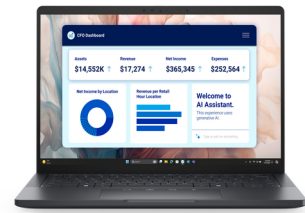

# DELL Pro 13 Premium PA13250 Copilot+ PC Intel Core Ultra 5 236V Laptop 33.8 cm (13.3") Full HD+ 16 GB LPDDR5x-SDRAM 512 GB SSD Wi-Fi 7 (802.11be) Windows 11 Pro US English Black

Brand : DELL

Product family: Pro

Product code: WV2W3

Product name : PA13250

- Windows 11 Pro 64-bit
  - Intel Core Ultra 5 236V (8MB Cache)
  - 33.8 cm (13.3") Full HD+ 1920 x 1200 IPS WVA
  - 16GB LPDDR5x-SDRAM & 512GB SSD
- Intel Core Ultra 5 236V (8MB Cache), 16GB LPDDR5x-SDRAM, 512GB SSD, 33.8 cm (13.3") Full HD+ 1920 x 1200 IPS WVA, Intel Arc Graphics 130V, WLAN, Webcam, Windows 11 Pro 64-bit

DELL Pro 13 Premium PA13250 Copilot+ PC Intel Core Ultra 5 236V Laptop 33.8 cm (13.3") Full HD+ 16 GB LPDDR5x-SDRAM 512 GB SSD Wi-Fi 7 (802.11be) Windows 11 Pro US English Black:

13-inch AI PC with a built-in AI chip powered by Intel® Core™ Ultra processors, exceptional battery life, collaborative features, and a lightweight, innovative design for top-notch performance. DELL Pro 13 Premium PA13250. Product type: Laptop, Form factor: Clamshell. Processor family: Intel Core Ultra 5, Processor model: 236V. Display diagonal: 33.8 cm (13.3"), HD type: Full HD+, Display resolution: 1920 x 1200 pixels. Internal memory: 16 GB, Internal memory type: LPDDR5x-SDRAM. Total storage capacity: 512 GB, Storage media: SSD. On-board graphics card model: Intel Arc Graphics 130V. Operating system installed: Windows 11 Pro. Product colour: Black. Weight: 1.2 kg