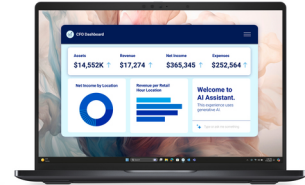

# DELL Pro 13 Premium PA13250 Copilot+ PC Intel Core Ultra 5 236V Laptop 33.8 cm (13.3") Full HD+ 16 GB LPDDR5x-SDRAM 512 GB SSD Wi-Fi 7 (802.11be) Windows 11 Pro US English Black

Brand : DELL

Product family: Pro

DELL Pro 13 Premium PA13250 Copilot+ PC Intel Core Ultra 5 236V Laptop 33.8 cm (13.3") Full HD+ 16 GB LPDDR5x-SDRAM 512 GB SSD Wi-Fi 7 (802.11be) Windows 11 Pro US English Black:

13-inch AI PC with a built-in AI chip powered by Intel® Core™ Ultra processors, exceptional battery life, collaborative features, and a lightweight, innovative design for top-notch performance. DELL Pro 13 Premium PA13250. Product type: Laptop, Form factor: Clamshell. Processor family: Intel Core Ultra 5, Processor model: 236V. Display diagonal: 33.8 cm (13.3"), HD type: Full HD+, Display resolution: 1920 x 1200 pixels. Internal memory: 16 GB, Internal memory type: LPDDR5x-SDRAM. Total storage capacity: 512 GB, Storage media: SSD. On-board graphics card model: Intel Arc Graphics 130V. Operating system installed: Windows 11 Pro. Product colour: Black. Weight: 1.2 kg