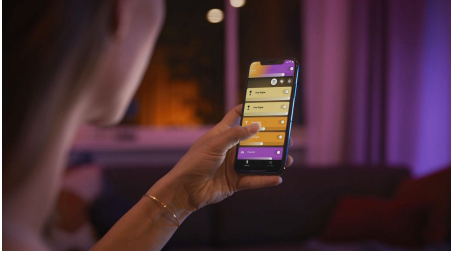

PHILIPS
Hue White and color
ambiance
Downlight 5/6 inch
Integrated LED
E26 socket adapter
included
Bluetooth control via
app
Add Hue bridge to
unlock more

59966/11/U5

Easy smart lighting

Add color to your home with the 5/6-inch recessed retrofit downlight, which offers 16 million colors and warm-to-cool white light. Philips Hue downlights give a clean, minimalistic look that keep the focus on your interior design. They feature Bluetooth capability for instant light control in one room. Connect to a Hue Bridge to unlock the full suite of smart light features, including the ability to control more than 10 lights even - while away from home.

Easy smart lighting

- Control up to 10 lights with the Bluetooth app
- Control lights with your voice*
- Create a personalized experience with colorful smart light
- Set the right mood with warm to cool white light
- Get the perfect light recipes for your daily activities
- Unlock full suite of smart light features with Hue Bridge

PHILIPS

Highlights

Control up to 10 lights with the Bluetooth app

With the Hue Bluetooth app, you can control your Hue smart lights in a single room of your home. Add up to 10 smart lights and control them all with just the touch of a button on your mobile device.

Control lights with your voice*

Philips Hue works with Amazon Alexa and the Google Assistant when paired with a compatible Google Nest or Amazon Echo device. Simple voice commands allow you to control multiple lights in a room or just a single lamp.