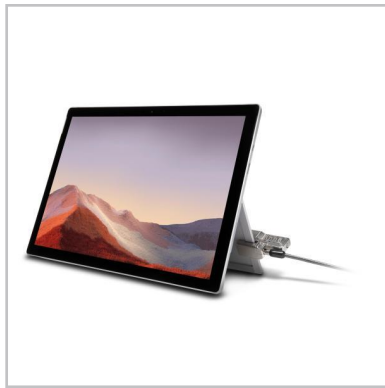

Specifications

- **Best For** Surface Pro 7+, Surface Pro 7, Surface Pro 6, Surface Pro (5th Gen) and Surface Pro 4 and Monitors that support up to 4K
- **System requirements** Surface Pro 7+, Surface Pro 7, Surface Pro 6, Surface Pro (5th Gen) and Surface Pro 4
- **Device Compatibility** Surface Go, Surface Go 2, Surface Pro 4, Surface Pro 5, Surface Pro 6, Surface Pro 7, Surface Pro 7+

Shipping Information

Warranty Period 24

General information

Recycled % 0