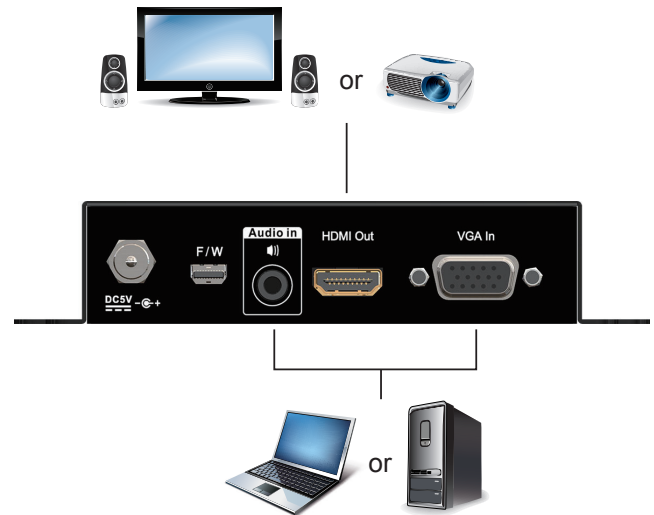

VC182

VGA to HDMI Converter with Scaler

- The VC182 VGA to HDMI converter with Scaler offers an easy and convenient way of converting VGA input signals into digital video (HDMI). The VC182 carries a high-performing scaling engine that converts the video resolution to give you the best image quality.

You can operate the VC182 via the built-in On-Screen Display (OSD), which can be controlled through accessible front panel pushbuttons.

Features

- Converts VGA signals to HDMI output
- Supports analog / digital audio
- Superior video quality – up to 1080p, 1920 x 1200
- Scaler - a premium scaling engine that converts various input video resolutions into the display's native resolution, while adjusts picture ratio automatically for maximum viewing comfort
- 3D Deinterlacing - increases image clarity for ultimate viewing quality by processing and scanning digital video signals
- Features a built in high-performance scaler function for best image quality
- Features a superior de-interlacer function for smooth video playback quality
- Built-in OSD function for video and system settings configuration
- Integrated superior video noise reduction
- Integrated next generation color engine – automatic picture quality/color adjustment and enhancement
- Automatically detects video input signals
- LED indication of power status and source device
- No software required – eliminates incompatibility and installation issues
- Device configuration using a utility tool via mini USB port
- Supports 16:9 and 4:3 video aspect ratios
- Multiple selectable video resolutions