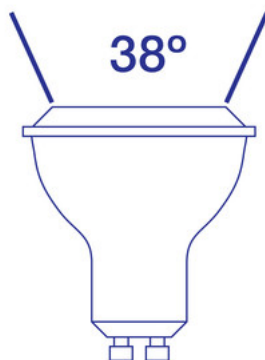

Contour Series High CRI PAR16 3000K, 375lm LED Lamp with 38-Degree Beam Angle

- 90 CRI - Renders illuminated colors with great accuracy
- LED replacement for 60W halogen lamps
- 3000K - warm white
- 38-degree beam angle
- Compatible with most commercial dimmers*
- Energy efficient, long-lasting LED - over 80% reduction in energy costs compared to halogen lamps
- 25,000 hour design lifetime
- 3-year limited warranty

* Dimming range may vary based on dimmer used.

Specifications	
Model	G10-L375-C30-B38-D-90
Part Number	98990
Color Temperature	3000K
Lumen Output	375lm
Wattage	6.5W
Replacement Equivalent	60W Halogen equivalent
CRI	90
Efficacy	58lm/W
Beam Angle	38°
CBCP	721cd
Dimmable	Yes
Wet Rated?	No
Voltage	120V
Operating Temperature	-20°C to +40°C
Base	GU10
Weight	2.24 oz.
Dimensions	1.97 x 2.08 x 1.97 in
Design life	40000 Hours
Warranty	3-Year Limited Warranty

Contour Series High CRI PAR16 3000K, 375lm LED Lamp with 38-Degree Beam Angle

Additional Images:

Diagrams:

Lighting Facts:

Lighting Facts Per Bulb Information concernant l'éclairage Pour une ampoule	
Brightness/Luminosité	375 lumens
Estimated Yearly Energy Cost Estimation Des Coûts Énergétiques Annuels	\$0.78
<small>Based on 3 hrs/day, 11¢/kWh Sur la base de 3 heures / jour, 11 ¢ / kWh Cost depends on rates and use Le coût dépend du tarif et de l'utilisation</small>	
Life/Durée de vie	22.8 years/années
<small>Based on 3 hrs/day Sur la base de 3 heures/jour</small>	
Light Appearance/Degré de luminosité	
<small>Warm/Chaud Cool/Froid</small>	
<small>3000 K</small>	
Energy Used/Energie utilisée	6.5 watts