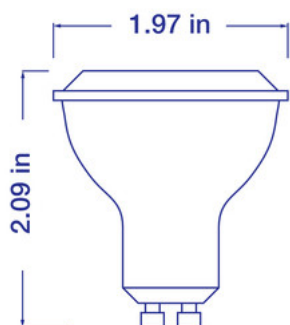

Contour Series High CRI PAR16 3000K, 375lm LED Lamp with 38-Degree Beam Angle

- 90 CRI - Renders illuminated colors with great accuracy
- LED replacement for 60W halogen lamps
- 3000K - warm white
- 38-degree beam angle
- Compatible with most commercial dimmers*
- Energy efficient, long-lasting LED - over 80% reduction in energy costs compared to halogen lamps
- 25,000 hour design lifetime
- 3-year limited warranty

* Dimming range may vary based on dimmer used.

Specifications	
Model	G10-L375-C30-B38-D-90
Part Number	98990
Color Temperature	3000K
Lumen Output	375lm
Wattage	6.5W
Replacement Equivalent	60W Halogen equivalent
CRI	90
Efficacy	58lm/W
Beam Angle	38°
CBCP	721cd
Dimmable	Yes
Wet Rated?	No
Voltage	120V
Operating Temperature	-20°C to +40°C
Base	GU10
Weight	2.24 oz.
Dimensions	1.97 x 2.08 x 1.97 in
Design life	40000 Hours
Warranty	3-Year Limited Warranty

Contour Series High CRI PAR16 3000K, 375lm LED Lamp with 38-Degree Beam Angle

Additional Images:

Diagrams:

Lighting Facts:

Lighting Facts Per Bulb Information concernant l'éclairage Pour une ampoule	
Brightness/Luminosité	375 lumens
Estimated Yearly Energy Cost Estimation Des Coûts Énergétiques Annuels	\$0.78
<small>Based on 3 hrs/day, 11¢/kWh Sur la base de 3 heures / jour, 11 ¢ / kWh Cost depends on rates and use Le coût dépend du tarif et de l'utilisation</small>	
Life/Durée de vie	22.8 years/années
<small>Based on 3 hrs/day Sur la base de 3 heures/jour</small>	
Light Appearance/Degré de luminosité	
<small>Warm/Chaud Cool/Froid</small>	
<small>3000 K</small>	
Energy Used/Energie utilisée	6.5 watts