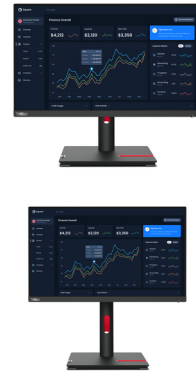

## Lenovo ThinkVision T22i-30 Monitor

**Brand :** Lenovo

**Product family:** ThinkVision

**Product code:** 63B0MAR6UJ

**Product name :** ThinkVision T22i-30 Monitor

- 21.5" WLED IPS
- Full HD, 16:9, 1920 x 1080
- 60Hz, 4ms, 250cd/m<sup>2</sup>
- USB Hub

21.5", 1920 x 1080 WLED IPS, 60Hz, 16:9, 250cd/m<sup>2</sup>, 4ms, 178° / 178°

Lenovo ThinkVision T22i-30 Monitor. Display diagonal: 54.6 cm (21.5"), Display resolution: 1920 x 1080 pixels, HD type: Full HD, Display technology: LED, Response time: 6 ms, Native aspect ratio: 16:9, Viewing angle, horizontal: 178°, Viewing angle, vertical: 178°. Built-in USB hub. VESA mounting, Height adjustment. Product colour: Black